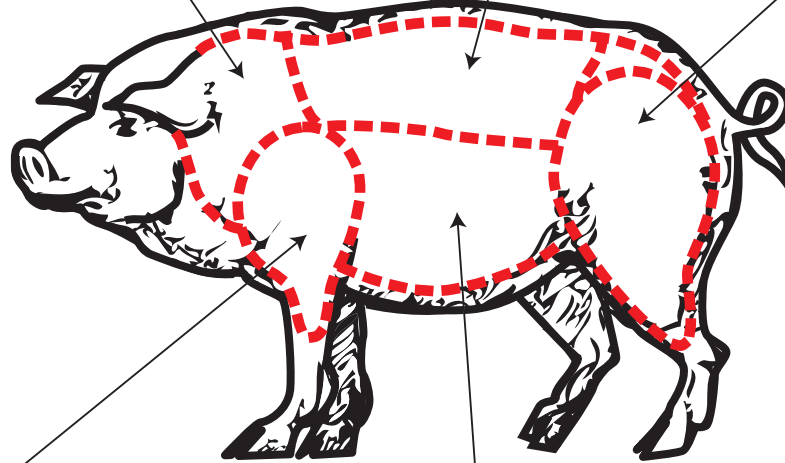

**SHOULDER or "BOSTON BUTT"**

Third Annual Shary Avenue  
Block Party and Pig Roast.

**LOIN**

Saturday, July 19th, 2:30 until late.  
(Pig should be ready around 4:00.)

**FRESH LEG or HAM**

Shary and Yosemite Avenues,  
Mountain View, California.

**PICNIC SHOULDER**

We'll be roasting 100 lbs. of pig, so come hungry.  
Please bring a side dish, drinks or a dessert.

**SPARE RIBS and SIDE PORK**

Featuring live music from Irish band *Banish the Dogs*,  
with a bounce house and a fire truck for the kids.